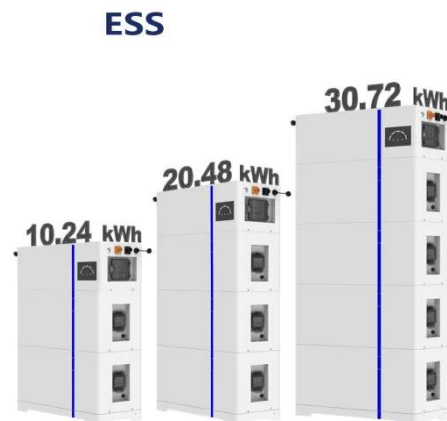

600mm Wide x 600mm Deep Data Cabinets & Server Racks , Comms ...

Explore the range of 600mm Wide x 600mm Deep Network Cabinets & Server Racks available at Comms Express - Free Delivery Available To Buy Online Today.