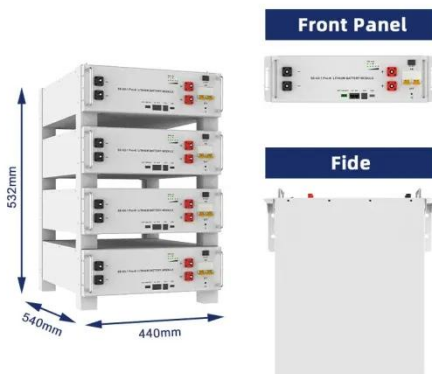

## 1.2MWH+600KW C& I BESS with Solar and Diesel Generator LiFePO4 Battery

This 1.4MWh/700kW all-in-one C& I energy storage cabinet utilizes Lithium Iron Phosphate (LFP) battery technology, featuring scalable capacity from 1MWh to 10MWh with 500kW rated power output. The ...