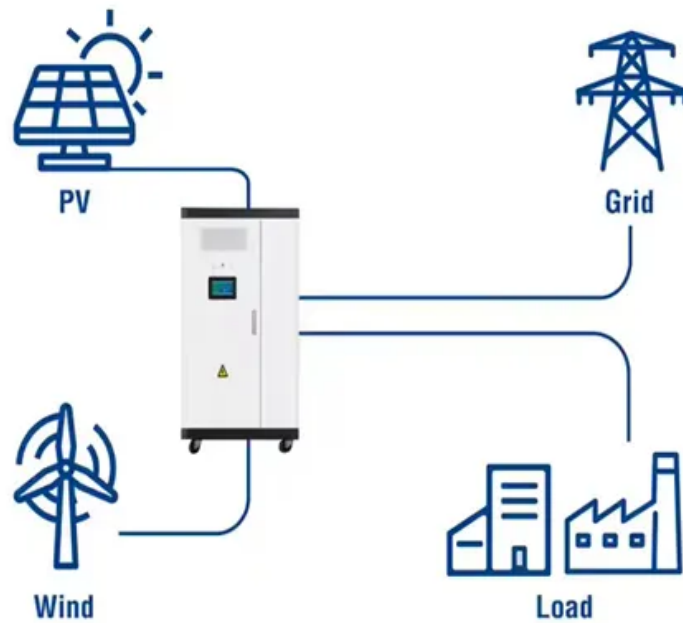

60V inverter charging

Utility-Scale ESS solutions