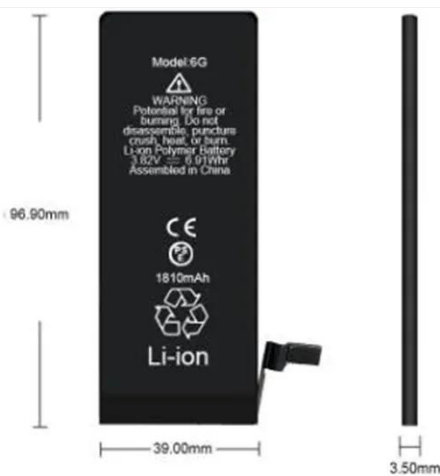

Bing API related searches

How does one get related searches to be included in response from Bing search API? I am trying to apply responseFilter with value RelatedSearches as per the documentation here: ...

Reinventing search with a new AI-powered Bing and Edge, your ...

Today, we're launching an all new, AI-powered Bing search engine and Edge browser, available in preview now at Bing , to deliver better search, more complete answers, a new chat experience ...

Contact Us