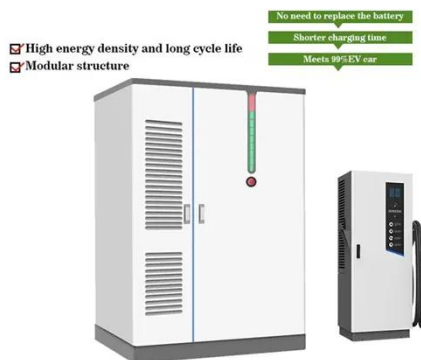

Battery swapping cabinet

Innovate the modular battery swap mode of "vehicle and electricity separation". Relying on intelligent battery compartment, Internet of Things real-time monitoring system and cloud energy dispatching platform.