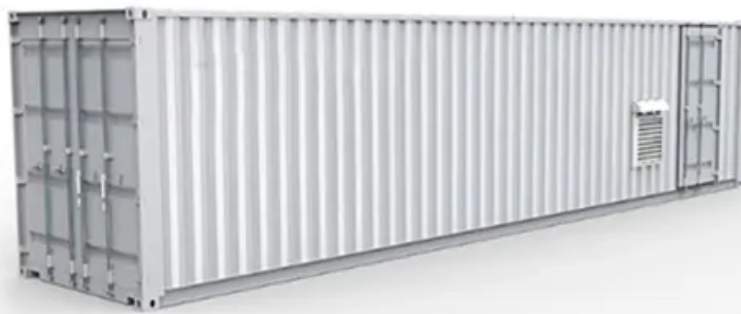

7 5kW DC energy storage unit

7 5kW DC energy storage unit

KiloVault HAB V3 7.5kWh Wall-Mount Battery Storage System

KiloVault® HAB(TM) Series Wall-Mount Energy Storage systems provide a 7.5 Kilowatt-hour battery in a single unit. Up to fourteen units can be used together for additional capacity.

SolarEdge Home Battery and Backup

Keep your essential appliances running with 5kW of continuous power and 7.5kW peak. Even during longer outages, you're covered with 9.7kWh of storage per battery. In case of a grid power outage, the SolarEdge ...

7 kWh Portable Battery Energy Storage System , Sunbelt Rentals

7 kWh Portable Electric Battery Energy Storage Systems are ideal for off-grid situations and feature a weather-resistant outdoor enclosure. Get a quote today.

LG ESS Home 8 Energy Storage System ...

Greentech Renewables supplies LG ESS Home 8 Energy Storage System ...

- IP65/IP55 OUTDOOR CABINET
- OUTDOOR TELECOM CABINET
- OUTDOOR ENERGY STORAGE CABINET
- 19 INCH