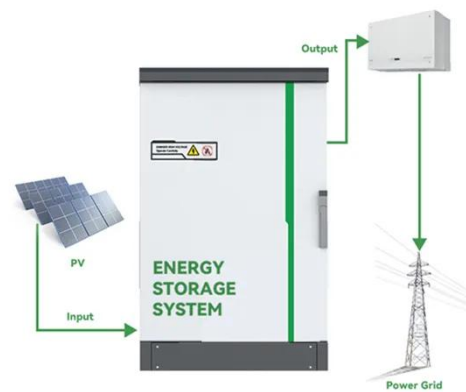

8000W Inverter

Explore a wide range of our 8000W Inverter selection. Find top brands, exclusive offers, and unbeatable prices on eBay. Shop now for fast shipping and easy returns!