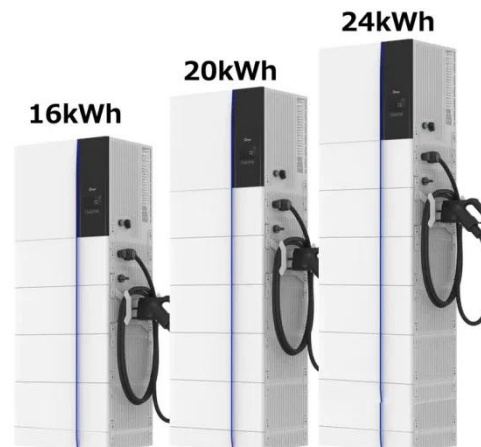

72 volt inverter 8000 watts

72 volt inverter 8000 watts

**3000W 4000W 5000W 6000W
8000W DC ...**

About this item ?Pure Sine Wave Inverter?: This is a real pure sine wave ...

**3000W 4000W 5000W 6000W
8000W DC
12V/24V/48V/60V/72V ...**

About this item ?Pure Sine Wave Inverter?: This is a real pure sine wave inverter, which is more stable and efficient. It can convert 12V/24V/48V/60V/72V DC to 110V/220V AC, and the output current is ...

**WZRELB 8000W 24V Pure Sine
Wave Inverter, 24 Volt DC to AC**

...

WZRELB 8000watts split phase pure sine wave power inverter 24V DC to 120V 240V AC provides household power on the go! Free and clean energy used as marine power inverter, vehicle power

Amazon : 8000 Watt Power Inverter

4000 Watt Power Inverter, Car Inverter 12V DC to 110V/120V AC Converter with LCD Display, 4 AC Outlets, USB Port & Remote Controller for RV, Truck, Off-Grid Solar System