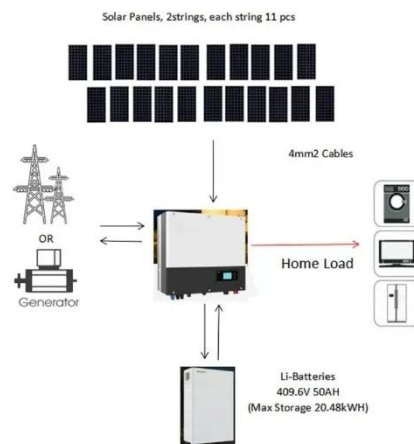

72v inverter to 12v

72v inverter to 12v

Allied Battery 72V to 12V Step-Down Voltage Converter

Power your 12V accessories with confidence using the Allied 72V to 12V Step-Down Voltage Converter. Designed for use with Allied Lithium 72V Battery Systems, this compact and waterproof converter is ...

72V to 120V, 1500W Pure Sine Wave Inverter DC 12V-72V to 110V ...

72V to 120V, 1500W Pure Sine Wave Inverter DC 12V-72V to 110V 240V AC Converter, Low Frequency Solar Power Inverter for Home, RV, Truck, Off-Grid Solar Power (Size:72v to 110v)