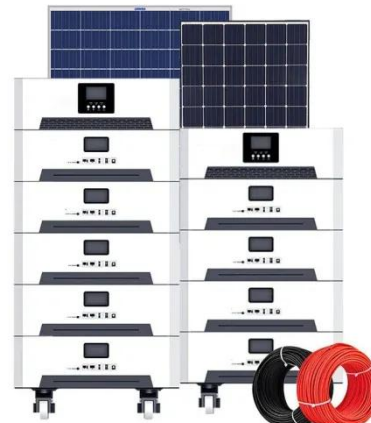

Xiong intelligent energy storage cabinet design

This paper aims to introduce the need to incorporate information technology within the current energy storage