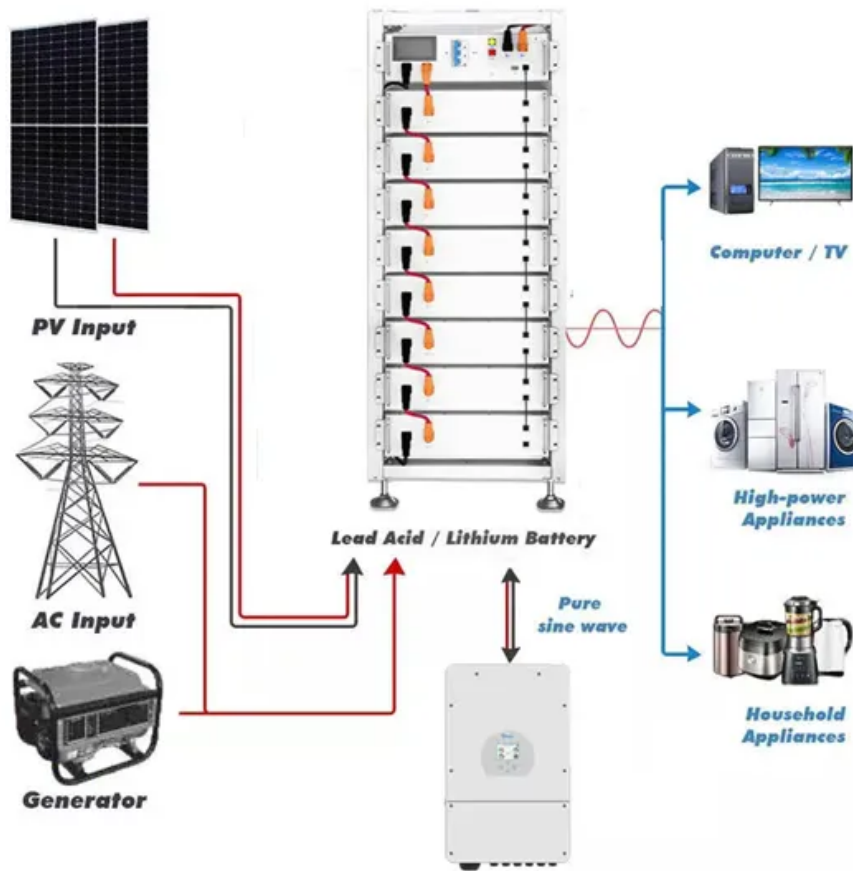

800mm deep battery energy storage cabinet in Xiong an New Area

800mm deep battery energy storage cabinet in Xiong an New Area

Movie Showtimes Near Seattle, WA 98101 , Moviefone

Find movie showtimes and movie theaters near 98101 or Seattle, WA. Search local showtimes and buy movie tickets from theaters near you on Moviefone.