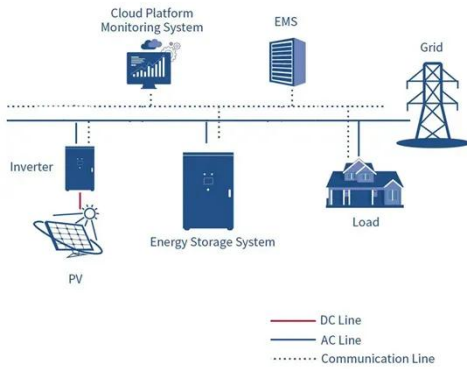

Our professional R& D team focuses on meeting the individual needs of our clients, tailored to create efficient and stable battery solutions that facilitate the successful implementation of projects.

Contact Us

For catalog requests, pricing, or partnerships, please visit:
<https://www.kidsandparents.pl>