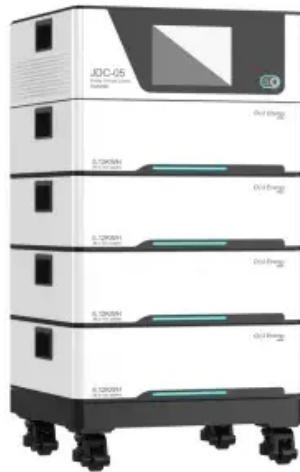

9 solar energy storage cabinet lithium battery inverter conversion 220v

9 solar energy storage cabinet lithium battery inverter conversion 2

Lion POWERsave - Lion Energy

Inverter or Power Conversion System (PCS) - converts direct current (DC) produced by the batteries into alternating current (AC) supplied to the facilities. The POWERsave has bi-directional capacity that ...