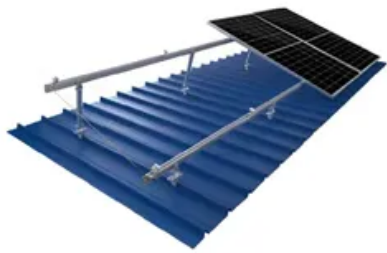

A32 battery cabinet which one is the front

TILE ROOF SOLAR MOUNTING SYATEM

STANDING SEAM ROOF SYATEM

ADJUSTABLE TILT FLAT ROOF SYATEM

TRIANGLE FLAT ROOF SYATEM

A32 battery cabinet which one is the front

Electrical Control Cabinet / A32 Indoor Cabinet With 32pcs ...

Support Customized Product

CAB-A32 PSS Battery Cabinet A32

Overview: INTRODUCTION PSS Distributors supplies a wide range of battery cabinets that can be used for various applications. Popular in the UPS and inverter industry, these cabinets can house up to 40 ...