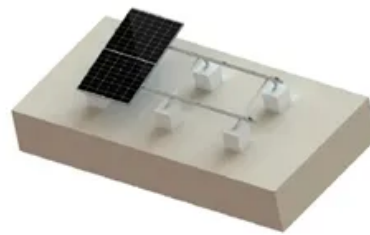

A32 battery cabinet which one is the front

TILE ROOF SOLAR MOUNTING SYATEM

STANDING SEAM ROOF SYATEM

ADJUSTABLE TILT FLAT ROOF SYATEM

TRIANGLE FLAT ROOF SYATEM

A32 battery cabinet which one is the front

Electrical Control Cabinet / A32 Indoor Cabinet With 32pcs ...