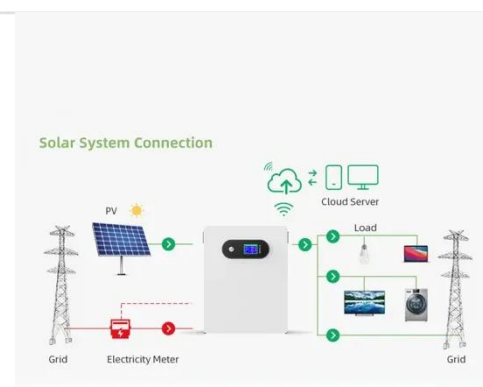

AC Power Distribution Cabinet

Riteoptic AC power distribution cabinet is mainly suitable for AC power distribution in mobile base stations, microwave stations, and other communication equipment rooms.

What is the AC distribution box?

AC distribution boxes are widely used in mobile, microwave, tower base stations and their communication rooms for AC power distribution. Its main function is to connect to the AC grid power supply and provide ...

18650 3.7V
Li-ion
RECHARGEABLE BATTERY
2000mAh

Complete Guide to 5G Base Station Construction , Key Steps, Equipment

This system comprises various components such as AC distribution boxes, generator switch boxes, switch-mode power supplies, and battery banks, each playing a vital role in maintaining seamless ...

AC Distribution Box Manufacturer

Our AC distribution boxes are equipped with the true AC breaker and AC SPD from 220V-400V. Within a durable PC enclosure, we pre-assemble reliable AC components to reduce working time and error susceptibility, ...