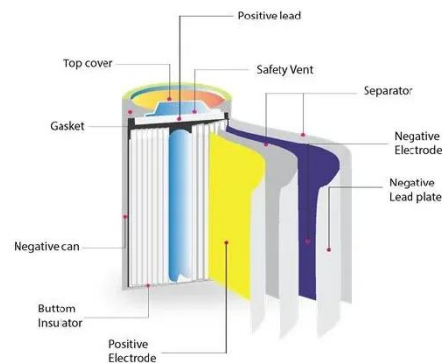

Accra Mobile Outdoor Communication Base Station Wind Power

Accra Mobile Outdoor Communication Base Station Wind Power

Accra BESS Power Outdoor Communication Power Supply

Introduction to Power Conversion Systems (PCS) and BESS Battery Energy Storage Systems (BESS) have become integral to modern power grids, especially in facilitating the integration of renewable ...

Wind power level of communication base station

This large-capacity, modular outdoor base station seamlessly integrates photovoltaic, wind power, and energy storage to provide a stable DC48V power supply and optical distribution.

Communication base station wind power small

This large-capacity, modular outdoor base station seamlessly integrates photovoltaic, wind power, and energy storage to provide a stable DC48V power supply and optical distribution.