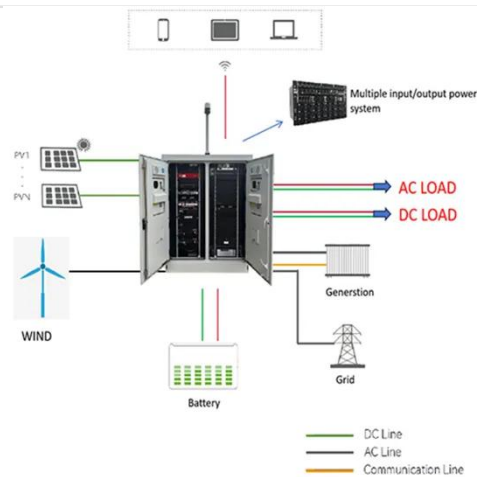

Checka in online , MSC Cruises

MSC Cruises incheckning online - fyll i formuläret för att spara tid och förenkla och påskynda ombordstigningen.