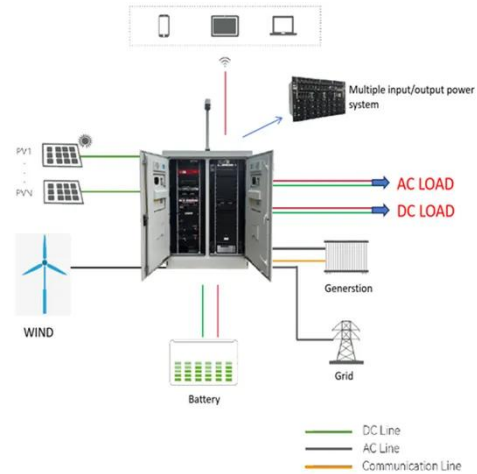

synonyms and more.