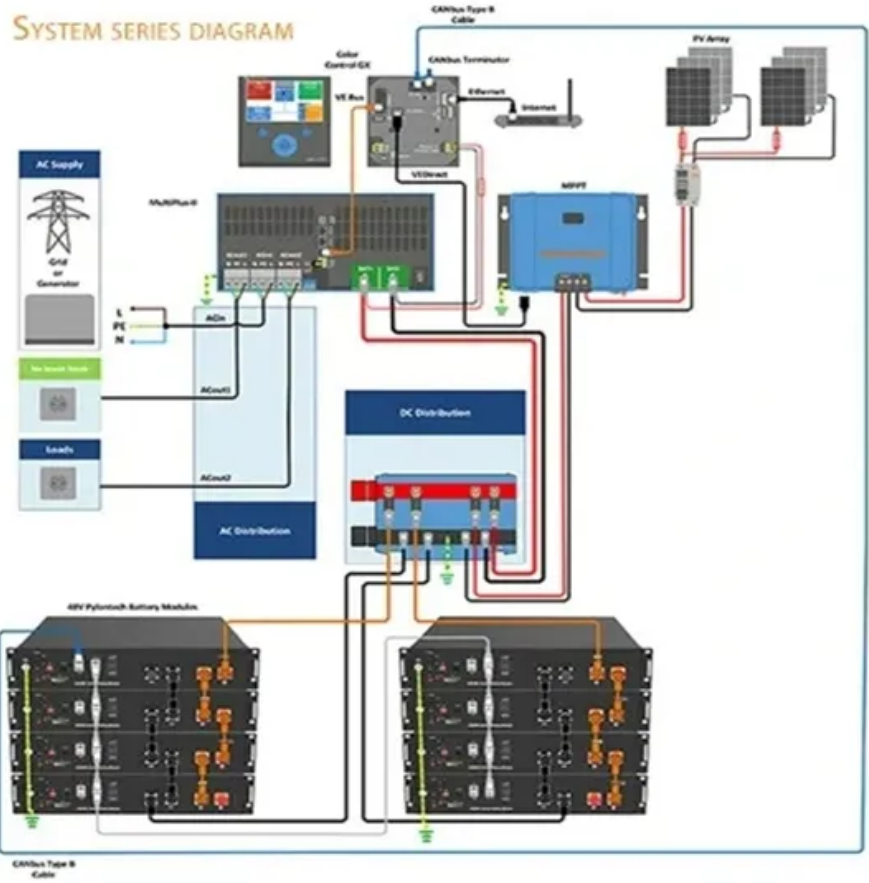

African Industrial Cabinet 30kW Inventory

African Industrial Cabinet 30kW Inventory

AlphaESS STORION-H30 Energy Storage Cabinet For Sale, Large ...

This air-cooling outdoor cabinet is now available on the market with a 30kW hybrid-coupled system, capable of both on-grid and off-grid operations. Additionally, H30 could be programmed to discharge ...

Industrial Power Supply Solutions for Africa: Intelligent Multi-Power

To address these challenges, a customized industrial distribution cabinet was developed for a factory project in Congo. The system integrates five independent power channels through a