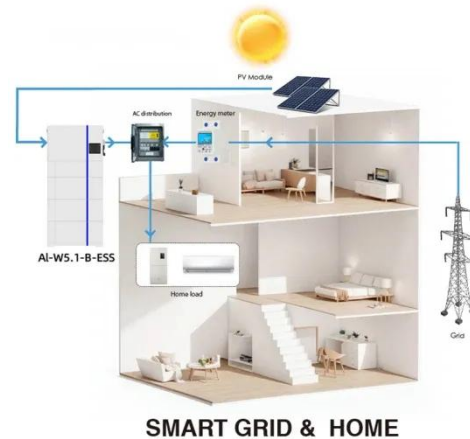

Amsterdam Energy Storage Cabinet Battery Office

It deeply integrates advanced battery management, Amsterdam powers up city's largest battery storage project Oct 20, Description: GIGA Storage has launched the Giraffe battery system in the Western Port area ...