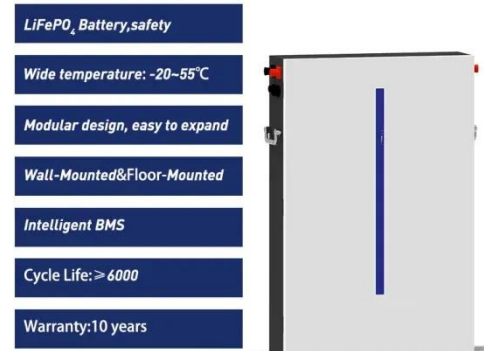

ideal ...

ANDORRA CITY ENERGY STORAGE BATTERY ENTERPRISE

The Zimbabwe Electricity Transmission and Distribution Company (ZETDC) has set Ma, as the deadline for bids on its ambitious plan to construct three large-scale battery storage facilities with ...