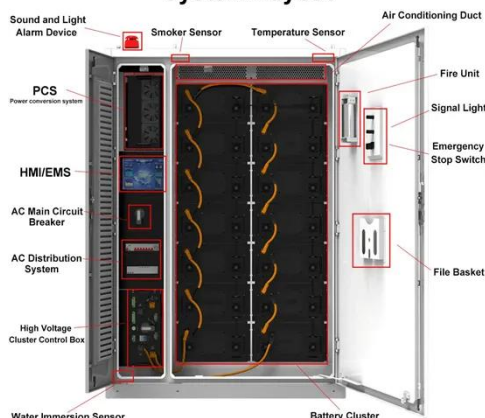

System Layout

Solar Battery Storage Cabinet

The LZY solar battery storage cabinet is a tailor-made energy storage device for storing electricity generated through solar systems. They assure perfect energy management to continue power ...

andorra city photovoltaic