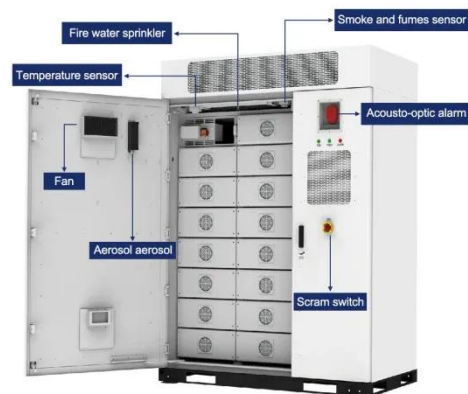

All-scenario ESS & EV Charging Solutions

Factory: For factories with higher energy consumption, the 50kw hybrid inverter and 40kw hybrid inverter can significantly lower operational costs and ensure production continuity during grid outages.