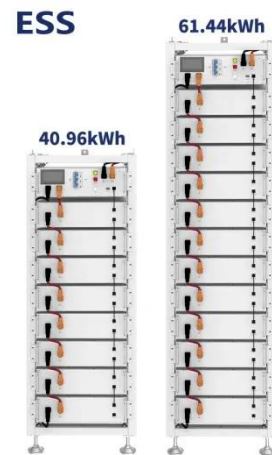

duty construction, and very secure, and provide generous ventilation. They are supplied fully assembled and allow 90kg loading capacity. Ideal for patch ...