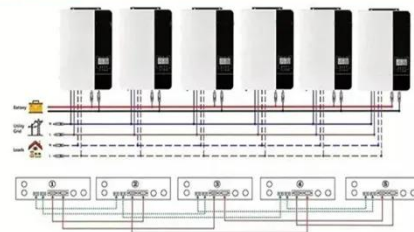

Outdoor Enclosures , NEMA- Rated Telecom Cabinets , IP55, IP65

Discover AZE's premium outdoor enclosures designed for superior weatherproof protection and NEMA-rated durability. Perfect for industrial equipment, electrical cabinets, and outdoor installations, our ...

Parallel (Parallel operation up to 6 unit (only with battery connected))