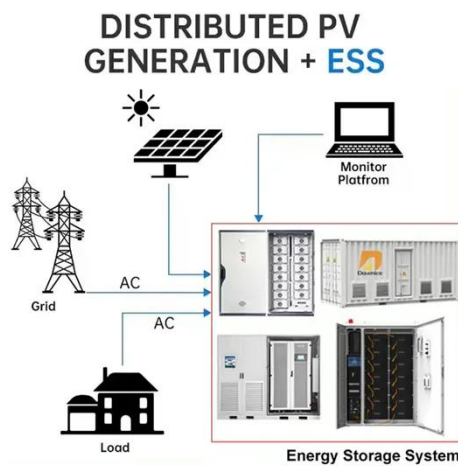

The Ultimate Guide to Adjustable Solar Panel Roof Mounts: ...

Adjustable solar panel roof mounts have become an essential component in maximizing solar energy efficiency. These versatile mounting systems enable users to fine-tune the angle and positioning of ...