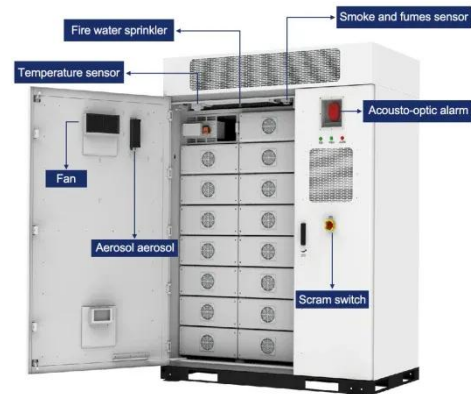

Rooftop Photovoltaic Panel Installation Robot

Designed for residential, commercial, and industrial rooftops, this self-driving photovoltaic panel laying robot combines advanced robotics, AI algorithms, and real-time sensor data to automate panel

...