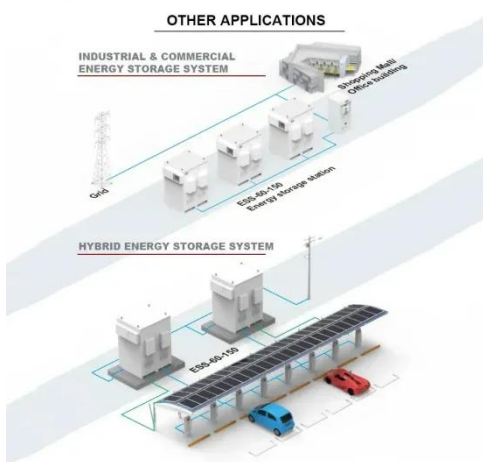

50kW Pure Sine Wave Off Grid Solar Inverter

This results in better cooling and a longer lifespan for the 50kW off grid solar inverter. The black finish can improve the overall appearance of the inverter and make it blend more seamlessly with other ...

Inverter , Commercial ESS , Bluesun

The 50KW hybrid on-off grid solar inverter provides powerful energy conversion and flexible energy management, ideal for commercial and industrial solar power and energy storage systems.