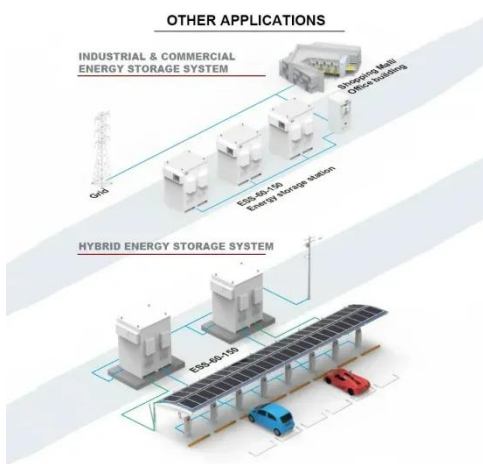

It serves as the distribution device connecting the photovoltaic power station and the grid, acting as a boundary between the photovoltaic generation system and the grid. For low-voltage grid connection ...

Photovoltaic Grid-connected Cabinet Series

A complete critical infrastructure solution in a single chassis that delivers the reliability, resilience and security of a traditional data centre to a variety of edge environments.

12V 10AH

PV Grid-Connected Cabinet , Low Voltage Distribution Board , IPKIS

IPKIS presents PV grid connected cabinet, a crucial part of solar systems that acts as the main connection point between a solar power station and the electrical grid.

Energy storage grid-connected cabinet-TSEET

It is connected in series between the grid-connected inverter and the energy storage cabinet. The product has a series of protections, including energy meter, undervoltage tripping, low grid voltage, ...