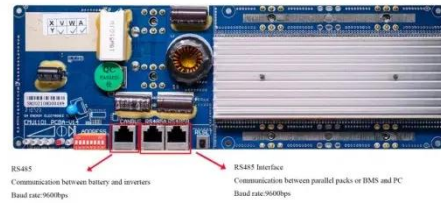

12V 10AH

PV Grid-Connected Cabinet , Low Voltage Distribution Board , IPKIS

IPKIS presents PV grid connected cabinet, a crucial part of solar systems that acts as the main connection point between a solar power station and the electrical grid.

Energy storage grid-connected cabinet-TSEET

It is connected in series between the grid-connected inverter and the energy storage cabinet. The product has a series of protections, including energy meter, undervoltage tripping, low grid voltage, ...