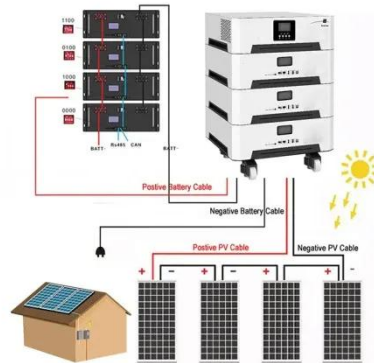

Bangji outdoor energy storage power supply

The green mobile electricity supply system, comprising an energy storage truck (right) and a power changeover

truck (left), provides uninterrupted temporary relief when normal power is