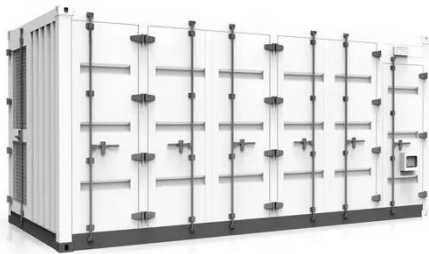

Single Phase, 125/250V AC, Power Distribution Box

Looking for SOUTHWIRE, Single Phase, Power Distribution Box? Find it at Grainger ®. With over one million products and 24/7 customer service we have supplies and solutions for every industry.

Small Cell AC Power Distribution Cabinets

Small Cell AC Power Distribution Cabinets - Electrical cabinets (also known as power distribution boxes) from L-Com are UL67 Listed power cabinets that accept 120 Vac Single-phase or 120/240 Vac Split ...

AC Distribution Box Manufacturer

Our AC distribution boxes are equipped with the true AC breaker and AC SPD from 220V-400V. Within a durable PC enclosure, we pre-assemble reliable AC components to reduce working time and error ...