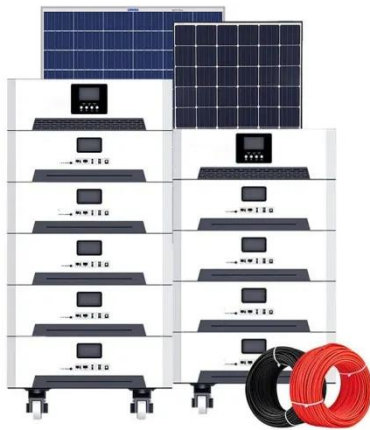

Energy Storage System Products List , HUAWEI Smart PV Global

Energy Storage System Products List covers all Smart String ESS products, including LUNA2000, STS-6000K, JUPITER-9000K, Management System and other accessories product series.