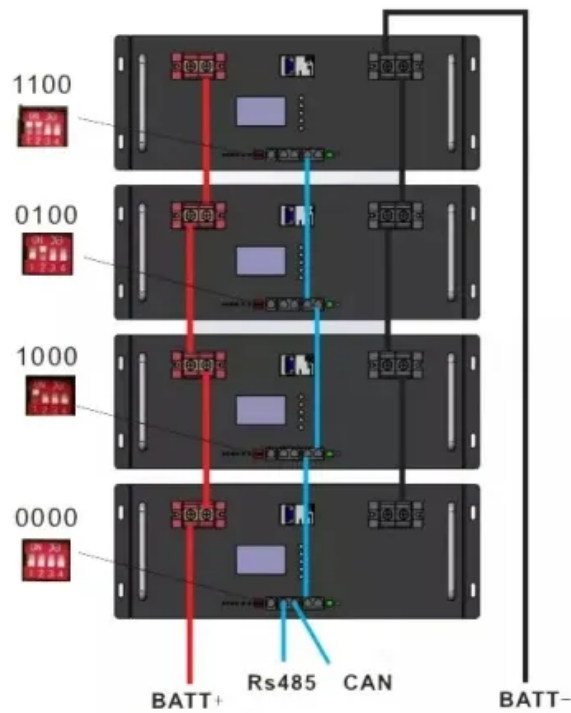

Base station battery unit price

Overview

Any automotive type battery can be used. Cost will vary depending on the capacity of the battery - the more capacity, the longer operating time available. Choose your system to learn more. For more details about each specification, visit the dedicated spec page for each system. Compare Base Power's home battery systems - from our streamlined 20kWh wall-mount to our advanced 50kWh ground-mount solution. Each battery type offers unique. It offers an 800W AC output with a surge capacity of 1600W, making it suitable for everything from smartphones and laptops to mini-fridges and CPAP machines. The RIVER 2 Pro recharges swiftly from 0 to 100% in just 70 minutes via AC input, and it also supports solar and car charging, giving you. Explore a wide range of our Base Station Power Supply selection. Find top brands, exclusive offers, and unbeatable prices on eBay. Typical cost at AutoZone or.

Base station battery unit price

Base Power Battery Specifications , Compare Models

Compare Base Power's home battery systems - from our streamlined 20kWh wall-mount to our advanced 50kWh ground-mount solution. View complete technical specifications.