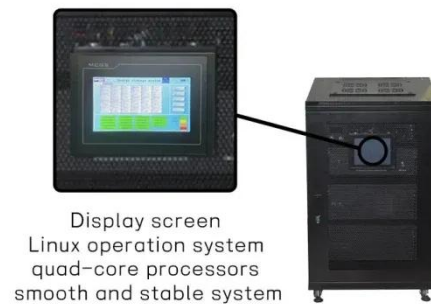

Base station power cabinet room

5 Years
warranty

Base station power cabinet room

What are the base station energy storage cabinets? , NenPower

Base station energy storage cabinets are critical components of telecommunications infrastructure designed to ensure reliable power supply, support renewable energy integration, ...

What is a Base Station Cabinet

A base station cabinet protects telecom equipment, ensures stable power, cooling, and security, and supports 4G, 5G, IoT, and emergency networks.

Complete Guide to 5G Base Station Construction , Key Steps, ...