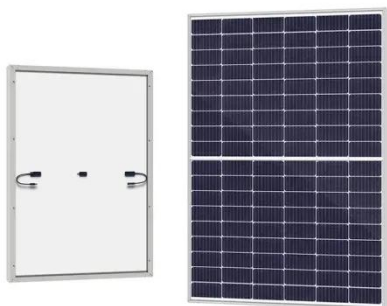

BASE STATION EQUIPMENTS & CABINETS

Our solutions feature integrated equipment, power, and battery cabinets--built for durability and weather resistance to safeguard critical telecom infrastructure and maintain reliable network operations at all ...

Base Station Radio Cabinets , Samlex

Custom-fit cabinets for mobile radios and