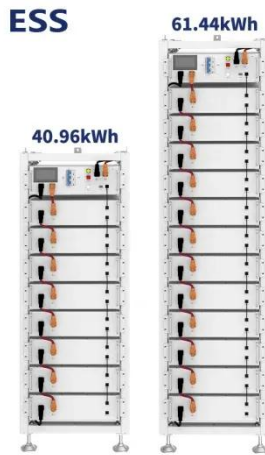

integrated with a UPS system, the batteries within these cabinets store energy and ...

BESS CABINET

A BESS cabinet is an industrial enclosure that integrates battery energy storage and safety systems, and in many cases includes power conversion and control systems.

Top 10 Battery Cabinets for Safe Storage and Efficient Charging in 2026

Top 10 battery cabinets for safe storage and efficient charging in 2026, featuring advanced safety, smart features, and reliable energy management.

Main Battery Replacement

Since that battery also supplies power to the ECU memory when the car is switched off, as well as powering the stop/start system, don't ignore it. Like