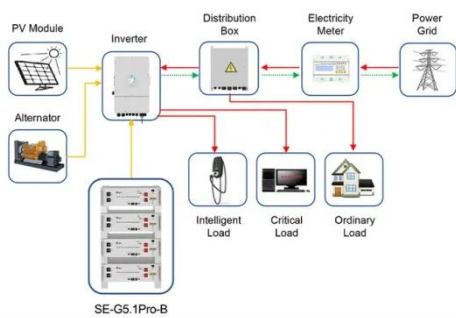

Intelligent battery swapping cabinet-Battery swapping cabinet_Battery

BITEAN intelligent battery swapping cabinet is designed to solve the slow charging and charging safety problems of low-speed electric vehicle, and solve the transportation capacity problem for people who ...