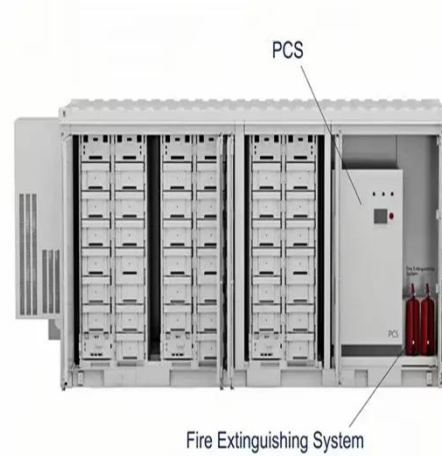

In this application scenario of base station battery expansion, lead-acid batteries are gradually replaced by lithium iron phosphate batteries in terms of use cost and performance. This shift has led to the ...

Contact Us

For catalog requests, pricing, or partnerships, please visit:
<https://www.kidsandparents.pl>