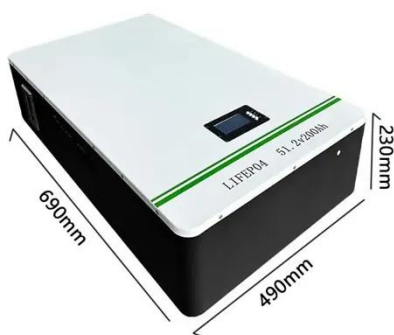

DS BATTERY CENTRE, Route Royale MU, Port Louis, phone +230 ...

They also use equipment to test old battery before changing and also check after new one is installed. They also advice about different range of batteries and their respective uses and life ...