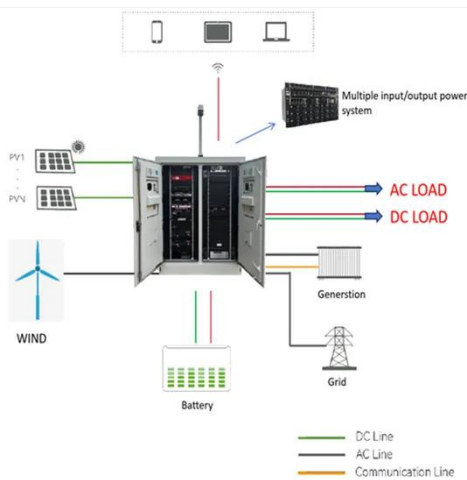

Photovoltaic Bracket and Inclined Beam Connection Diagrams: ...

As solar installations surge globally, understanding photovoltaic bracket and inclined beam connection diagrams becomes non-negotiable for engineers and installers alike.

WO/2024/051550 CONNECTING ASSEMBLY APPLIED TO ...

A connecting assembly applied to a photovoltaic tracking bracket, a main

beam structure, and a tracking bracket.

WIP Beta released

Beamstick 360 [ATTACH] Have you ever seen those cameras mounted on vehicles to capture third-person angles? Well, now BeamNG has them too, thanks to

Tracking bracket and photovoltaic system

the tracking bracket also includes a driving mechanism, through which the main beam 10 is driven to rotate relative to the column 30, thereby driving the photovoltaic module 40 to rotate.