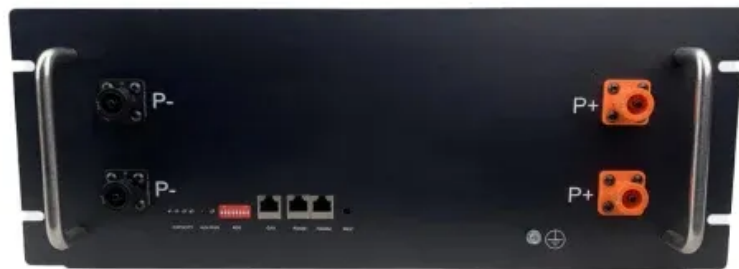

## Overview

---

Berlin's shared energy storage power stations are transforming how cities manage renewable energy. Designed to stabilize grids and maximize clean energy use, these systems address critical challenges like solar intermittency and peak demand. This article explores how this technology works, its. Because it's built within a standardized ISO container frame, it can be easily transported by ship, rail, or truck to virtually any location in the world. Once on-site, it simply needs to be placed on a level foundation, connected to the local power source (like a solar farm, wind turbines, or the. A battery energy storage system (BESS), battery storage power station, battery energy grid storage (BEGS) or battery grid storage is a type of technology that uses a group of in the grid to store. Battery storage is the fastest responding on, and it is used to stabilise those grids, as battery. Last February, the city wasted 18% of wind-generated power during a storm surge - energy that could've powered 12,000 homes for a day. That's where energy storage battery container rental steps in as the shock absorber for green power grids. Our mission is to transform.