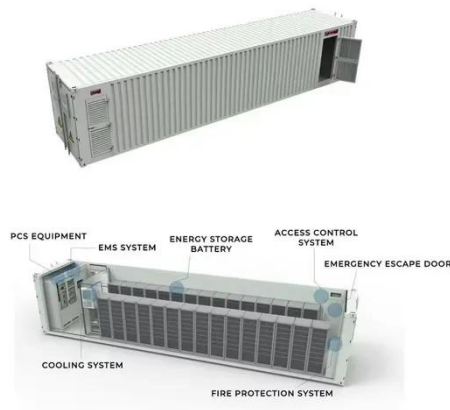

China 10000 Watt Inverter wholesale - Select 2026 high quality 10000 Watt Inverter products in best price from certified Chinese Solar Inverter manufacturers, Dc Ac Inverter suppliers, wholesalers and ...

10000 watt inverter

Search Newegg for 10000 watt inverter. Get fast shipping and top-rated customer service.