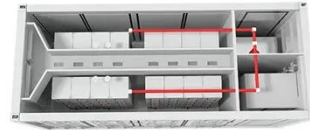

Westell is a collaborative partner in telecom system integration and outside plant (OSP) deployment optimization providing customized, fully integrated, vendor neutral outdoor network equipment ...