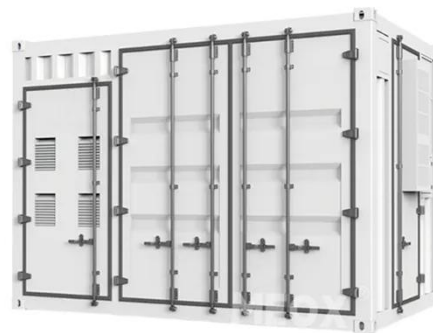

Outdoor Enclosures , NEMA- Rated Telecom Cabinets , IP55, IP65

Perfect for industrial equipment, electrical cabinets, and outdoor installations, our enclosures offer customizable solutions for renewable energy, telecommunications, and more.