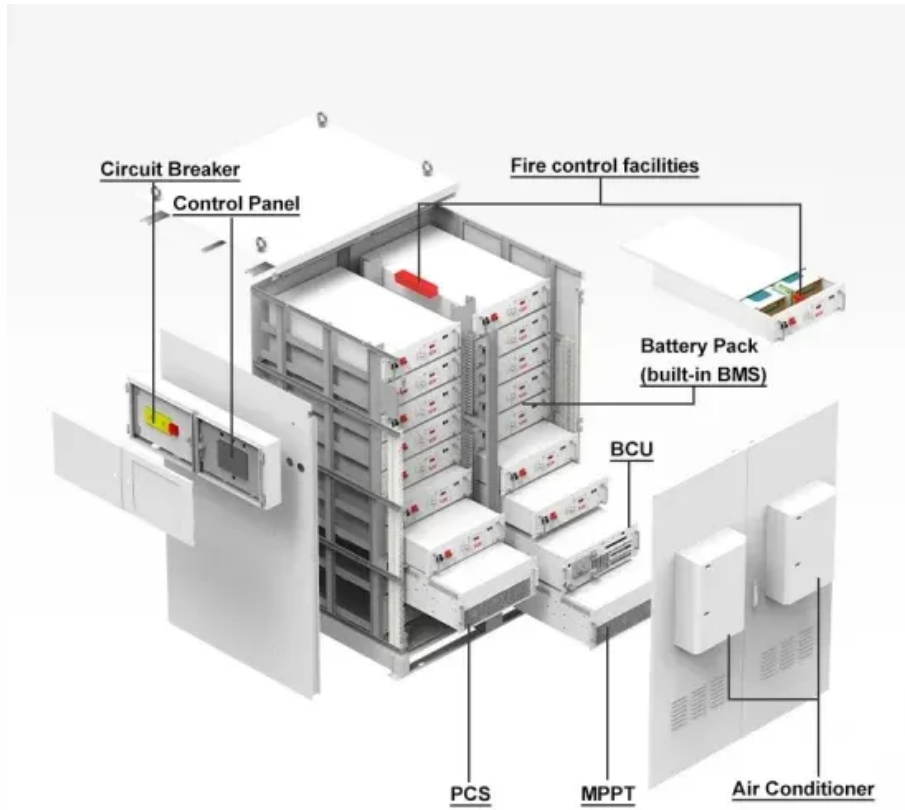

Bluetooth bms lifepo4

Bluetooth bms lifepo4

Best BMS for LiFePO4 Batteries: Top 5 Picks - Trowbridge Electrical

Choosing the right Battery Management System (BMS) is essential for LiFePO4 packs, balancing safety, longevity, and performance. The following selections are among the most relevant ...

Powerful LiFePO4 BMS for Optimal Battery Management

Browse our collection of high-performance LiFePO4 BMS models, including Daly 36V 300A, Daly 12V 300A, JBD 12V 120A, and more. Experience advanced features like Bluetooth connectivity and ...