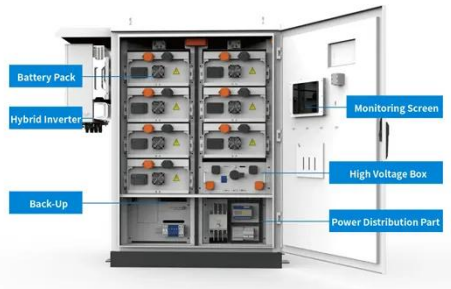

PSI5-72VBATT TAA , 72V External Battery Cabinet TAA

A government certification for energy efficiency. This product meets strict energy-efficiency specifications that reduces energy consumption, saving money and helping protect the environment.

Pole-Type Base Station Cabinet , Efficient Energy Solutions for

It integrates the photovoltaic, wind energy, rectifier modules, and lithium batteries for a stable power supply, backup power, and optical network access in one enclosure. This versatile energy cabinet ...