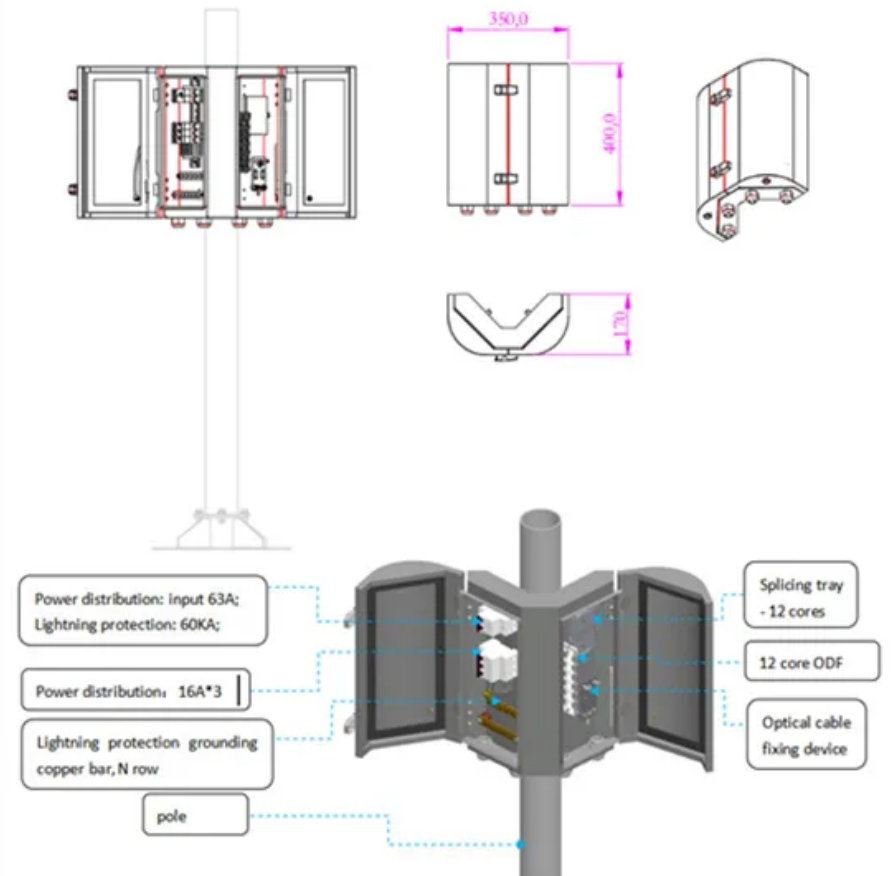

Botswana PV Inverter

Botswana PV Inverter

BOTSWANA POWER INVERTERS AND SOLAR PANELS

Solar photovoltaic (PV) power generation is the process of converting energy from the sun into electricity using solar panels. Solar panels, also called PV panels, are combined into arrays in a PV system.