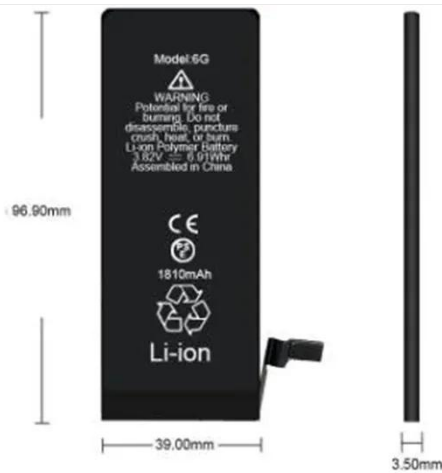

Cabinets and racks - KonkaEnergy

Designed for optimal performance, safety, and scalability, they ensure seamless integration with BESS systems. Power your business with reliability and innovation.