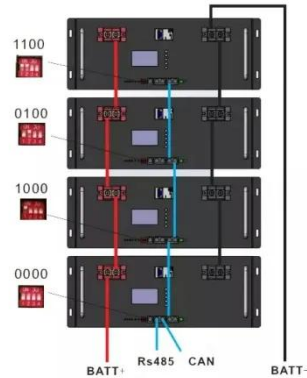

Telecom Outdoor Cabinets Battery Rack Enclosure Lipo Battery ...

Installing your Telecom Outdoor Cabinet is simple and straightforward. Each unit comes with comprehensive guides that walk you through the setup process, ensuring you can begin harnessing ...