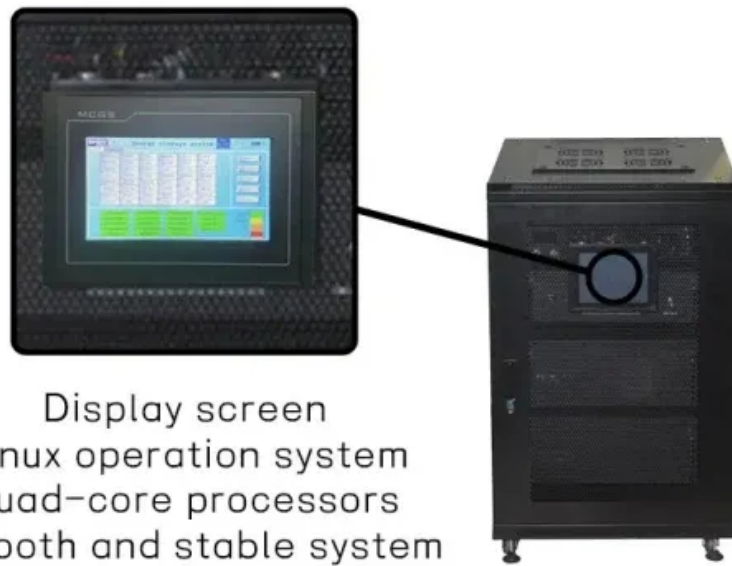

Cabinet base station with new energy batteries

Display screen
Linux operation system
quad-core processors
smooth and stable system

Cabinet base station with new energy batteries

High Voltage Solar Battery

Communication Base Station Battery Cabinets , Huijue Group E-Site

Researchers at MIT recently unveiled a base station power system inspired by electric eels' bioelectrogenesis, achieving 94% efficiency through ionic charge stacking. While still experimental, ...

What are the base station energy storage cabinets? , NenPower

Base station energy storage cabinets are critical components of telecommunications infrastructure designed to ensure reliable power supply, support renewable energy integration, ...