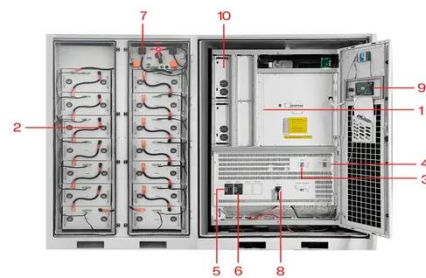

Power Module Control Cabinets , Power Temp Systems

Centralize the management of your power distribution with Power Temp Systems' Power Module Control Cabinet. Serving as a central hub, our control cabinets offer comprehensive control and monitoring ...