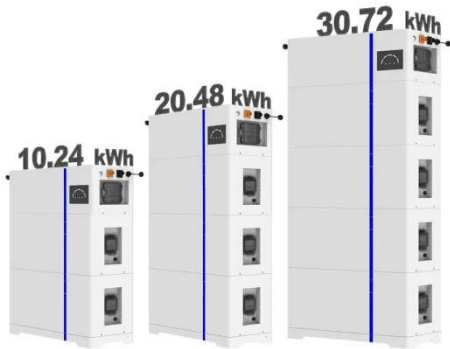

Cabinet silent generator set bess

ESS