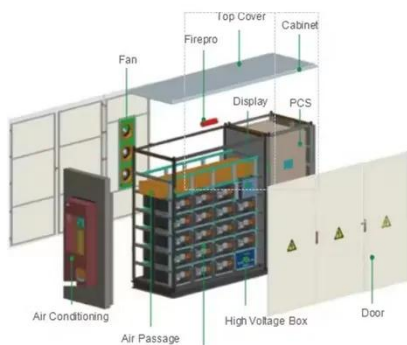

Cabinet silent generator set bess

Cabinet silent generator set bess

ESS

AZE BESS Cabinets

The cabinets are made of galvanized steel or aluminium, making them easy to position and providing a long service life. A slide-in racking system allows for easy installation of 19" rackmount style battery ...

Outdoor cabinet C& I BESS

This product integrates a power conversion system (PCS), batteries, a battery management system (BMS), thermal management, power distribution, and fire protection, adopts single-serial design, and ...

BESS Cabinet

What Is a BESS Cabinet? A BESS cabinet is an industrial enclosure that integrates battery energy storage and safety systems, and in many cases includes power conversion and control systems. It is ...