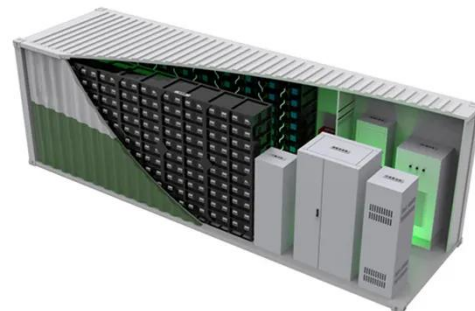

Integrated LifePO4 Battery Cabinet

The Integrated LifePO4 Battery Cabinet provides a reliable and efficient solution for Home Energy Storage. Designed for safety and longevity, it features high-performance Lithium cells that ensure ...