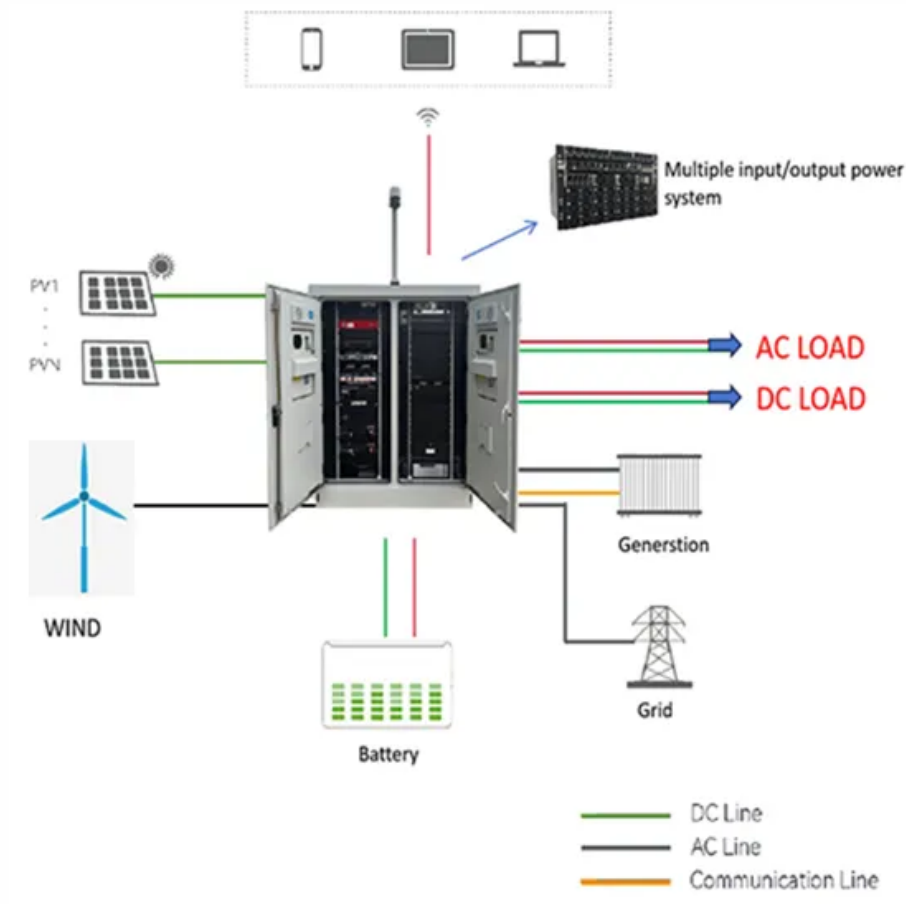

Can a 72v 60a inverter be installed

Overview

These inverters can be installed both indoors and outdoors, thanks to their NEMA ratings that offer protection against various environmental factors. Choosing the right location for your solar inverter is not just a matter of convenience; it's a safety imperative. The answer often lies in 72V to 60V inverters. These devices act as voltage translators, enabling seamless energy flow between mismatched systems - li Ever wondered how industrial solar farms maintain stable power output?

I've got some 36v eBike batteries that I picked up for a fantastic. Through some industry hookups, I have managed to source 40x 72v 50ah electric motorcycle lithium ion batteries at a bargain price. This guide dives deep into the real-world do's and don'ts of solar inverter installation, helping homeowners. Isolated, can be used in positive or negative ground applications. Ultra quiet with no electrical interference. Using the free to download 'Inverter Wizard' software, the user can select output frequency, output voltage, and low voltage shutdown parameters from any Windows laptop through the. Manual says, "A circuit breaker with a rated current of a maximum of 56A must be installed", but SI can deliver 50A continuous, and pass-through Addition of caution - installation in saline environment Clearance for three phase inverters installed side-by-side, single row of inverters outdoors: 5.

72V to 60V Inverter: Power Conversion Solutions for Modern Energy

The answer often lies in 72V to 60V inverters. These devices act as voltage translators, enabling seamless energy flow between mismatched systems - like converting excess solar power from 72V ...