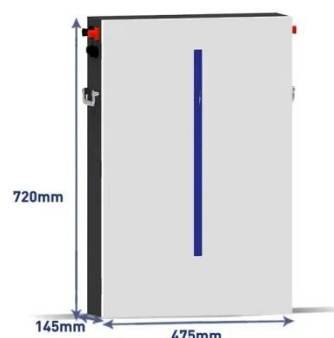

BESS (Battery Energy Storage