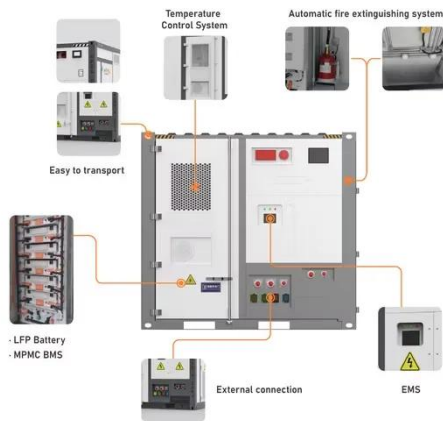

CPS > 25kW 208 VAC 3-Phase Grid-Tie Inverter for Commercial

High efficiency 97.0% peak and 96.5% CEC, wide operating voltages, broad temperature ranges and a NEMA Type 4X enclosure enable this inverter to operate at high performance across many applications.